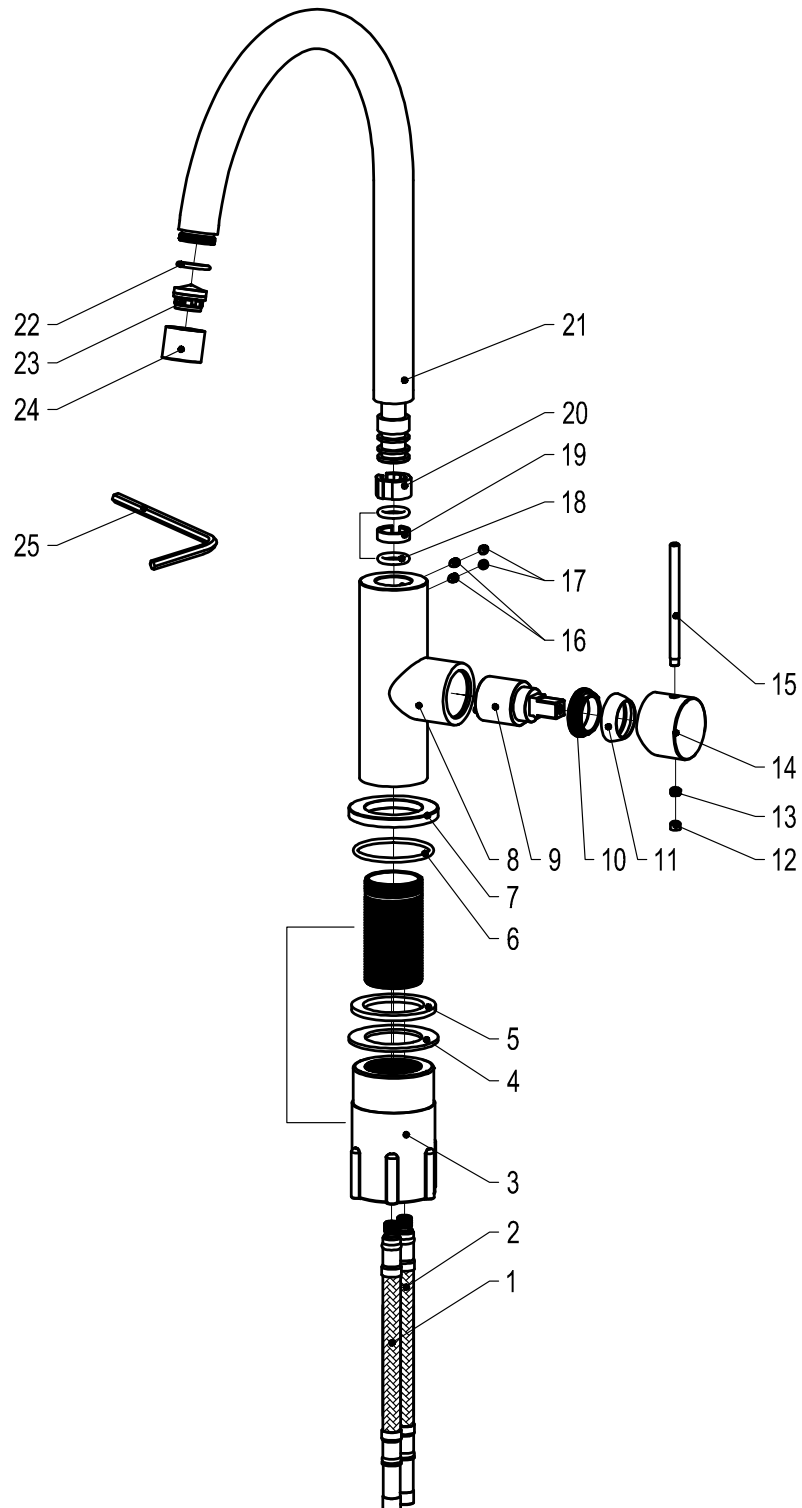

- 1 Flexible hose
- 2 Flexible hose
- 3 Fixing bushing
- 4 Washer
- 5 Washer
- 6 O ring
- 7 Base
- 8 Body
- 9 Cartridge
- 10 Screw nut
- 11 Cover ring
- 12 Rubber
- 13 Inner hex screw
- 14 Handle base
- 15 Handle bar
- 16 Inner hex screw
- 17 Rubber
- 18 O ring
- 19 Rubber
- 20 Rubber
- 21 Spout
- 22 O ring
- 23 Aerator
- 24 Aerator cover
- 25 Wrench

Steel Equip Sand

Art no: 30121 RSK: 8311202

SCANDTAP®
BATHROOM CONCEPTS

Scandtap AB, Olofsdalsvägen 21, 302 41 Halmstad, Sweden
info@scandtap.com, www.scandtap.com